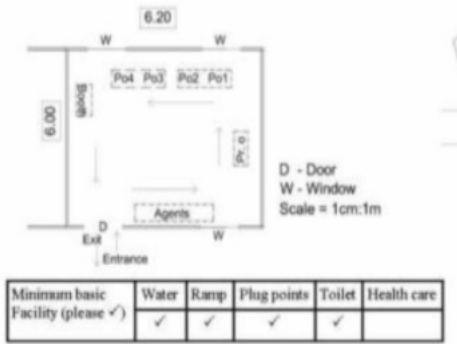

Nazri Naksha

Google Map View

Polling Station Building Front View

Polling Station Front View

Cad View

Key MAP View