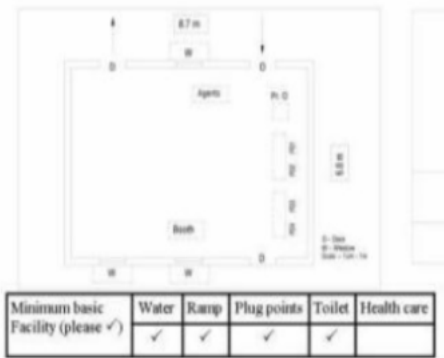

Nazri Naksha

Google Map View

Polling Station Building Front View

Polling Station Front View

Cad View

Key MAP View