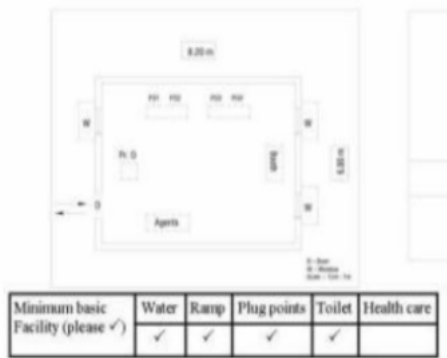

Nazri Naksha

Google Map View

Polling Station Building Front View

Polling Station Front View

Cad View

Key MAP View