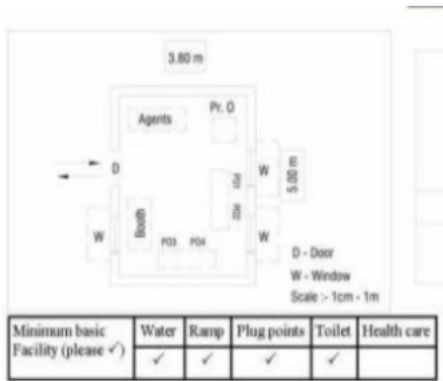

Nazri Naksha

Google Map View

Polling Station Building Front View

Polling Station Front View

Cad View

Key MAP View