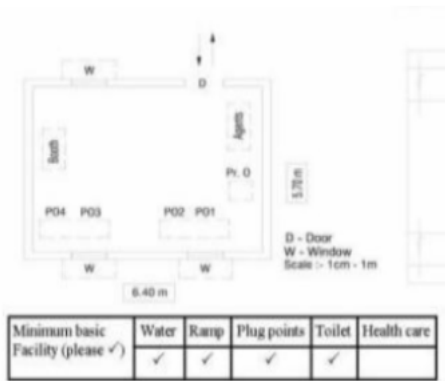

Nazri Naksha

Google Map View

Polling Station Building Front View

Polling Station Front View

Cad View

Key MAP View