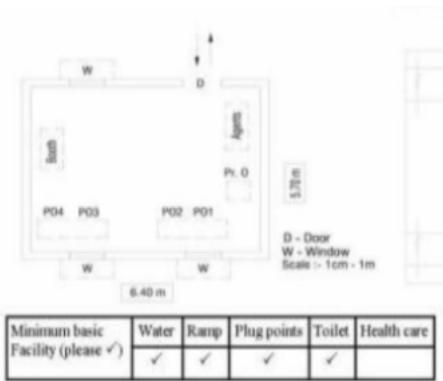

Nazri Naksha

Google Map View

Polling Station Building Front View

Polling Station Front View

Cad View

Key MAP View