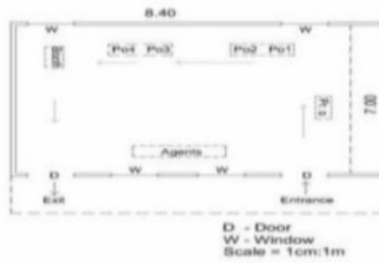

Google Map View

Polling Station Building Front View

Elevation

Polling Station Front View

Elevation

Cad View

Minimum basic Facility (please ✓)	Water	Ramp	Plug points	Toilet	Health care
	✓	✓	✓	✓	

Key MAP View