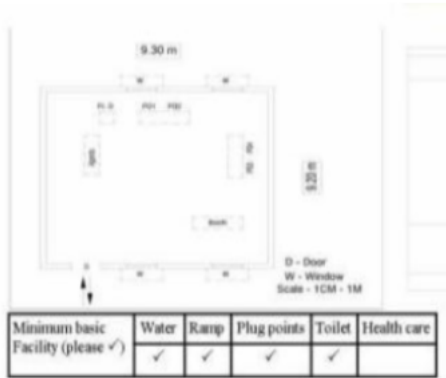

Nazri Naksha

Google Map View

Polling Station Building Front View

Polling Station Front View

Cad View

Key MAP View