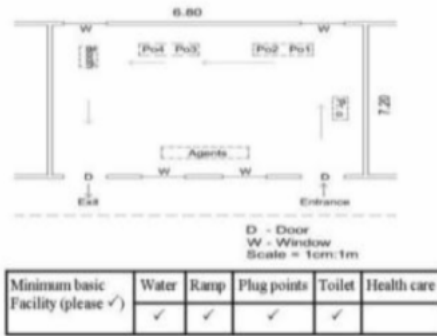

Nazri Naksha

Google Map View

Polling Station Building Front View

Polling Station Front View

Cad View

Key MAP View