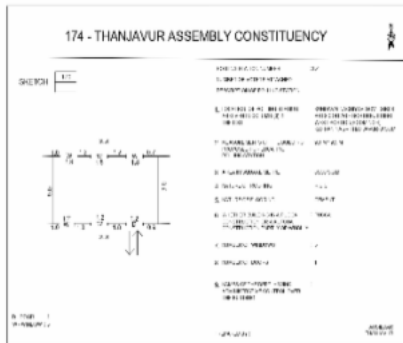

Nazri Naksha

Google Map View

Polling Station Building Front View

Polling Station Front View

Cad View

Key MAP View