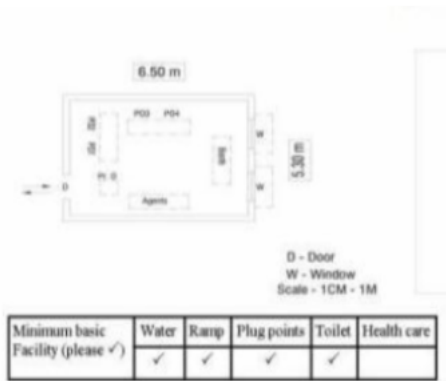

Nazri Naksha

Google Map View

Polling Station Building Front View

Polling Station Front View

Cad View

Key MAP View