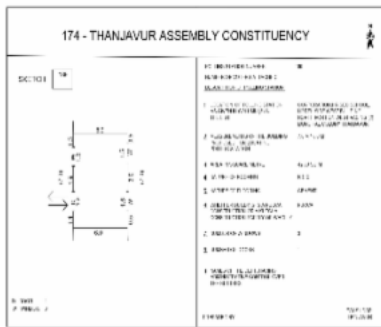

Nazri Naksha

Google Map View

Polling Station Building Front View

Polling Station Front View

Cad View

Key MAP View