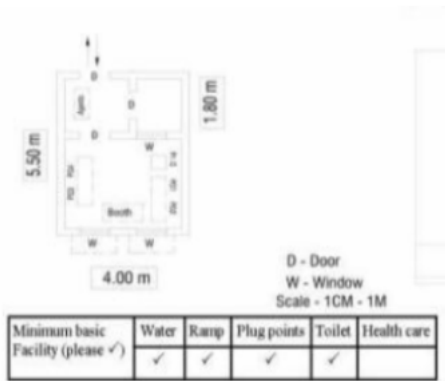

Nazri Naksha

Google Map View

Polling Station Building Front View

Polling Station Front View

Cad View

Key MAP View