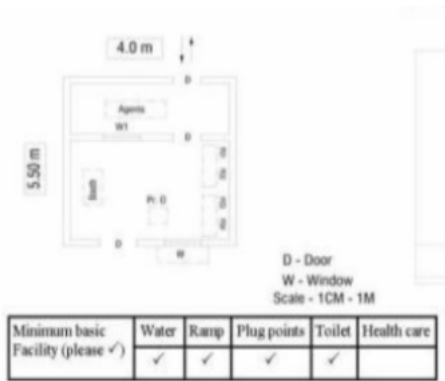

Nazri Naksha

Google Map View

Polling Station Building Front View

Polling Station Front View

Cad View

Key MAP View