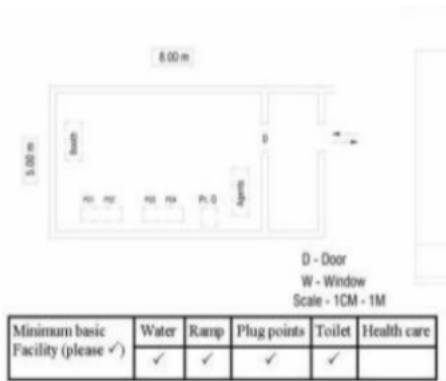

Nazri Naksha

Google Map View

Polling Station Building Front View

Polling Station Front View

Cad View

Key MAP View