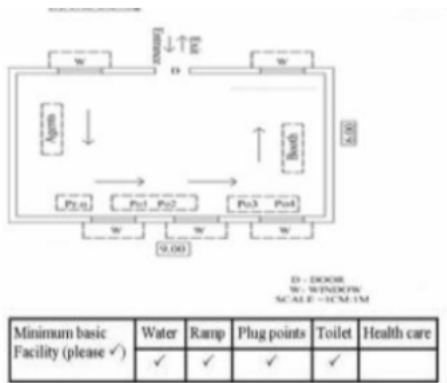

Nazri Naksha

Google Map View

Polling Station Building Front View

Polling Station Front View

Cad View

Key MAP View