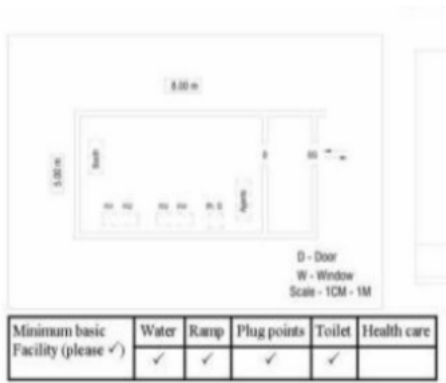

Nazri Naksha

Google Map View

Polling Station Building Front View

Polling Station Front View

Cad View

Key MAP View