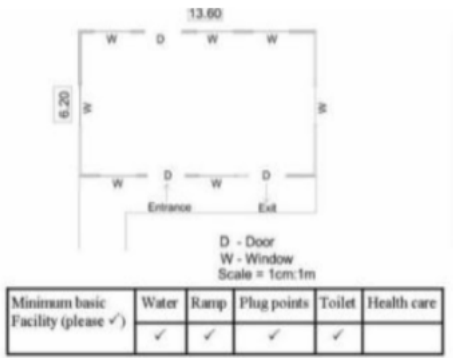

Nazri Naksha

Google Map View

Polling Station Building Front View

Polling Station Front View

Cad View

Key MAP View