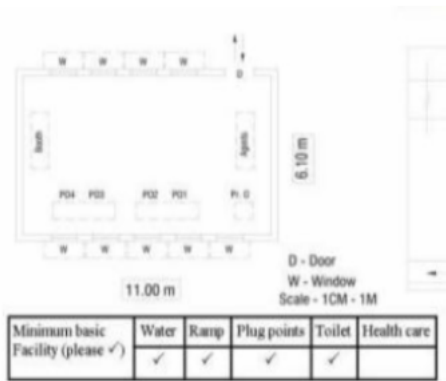

Nazri Naksha

Google Map View

Polling Station Building Front View

Polling Station Front View

Cad View

Key MAP View