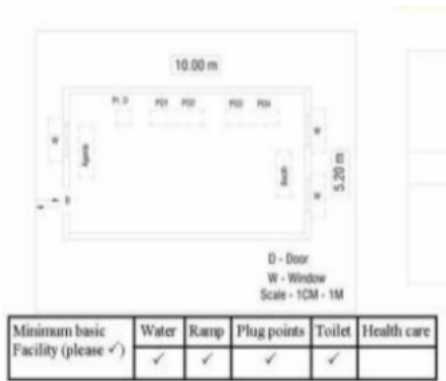

Nazri Naksha

Google Map View

Polling Station Building Front View

Polling Station Front View

Cad View

Key MAP View