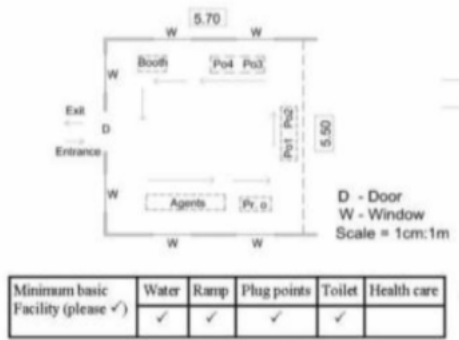

Nazri Naksha

Google Map View

Polling Station Building Front View

Polling Station Front View

Cad View

Key MAP View