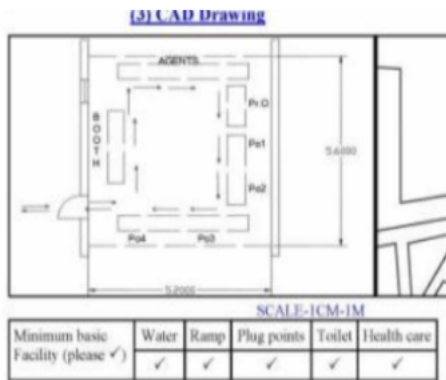

Nazri Naksha

Google Map View

Polling Station Building Front View

Polling Station Front View

Cad View

Key MAP View