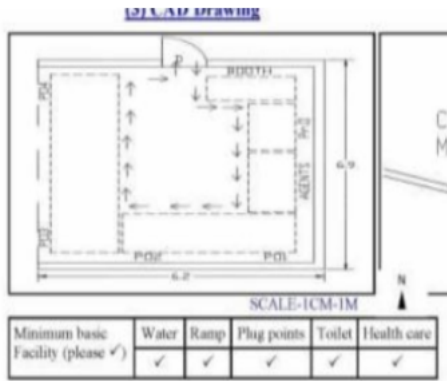

Nazri Naksha

Google Map View

Polling Station Building Front View

Polling Station Front View

Cad View

Key MAP View