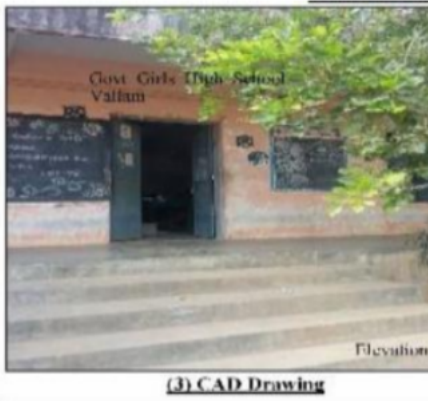

Polling Station Building Front View

(3) CAD Drawing