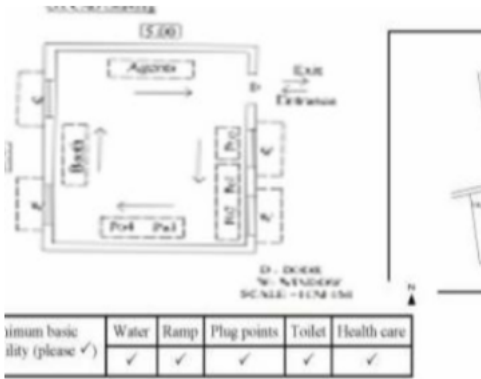

Google Map View

Polling Station Building Front View

Elevation

SEA, K.M.U. CHENNAI

Polling Station Front View

Elevation

SEA, K.M.U. CHENNAI

Cad View