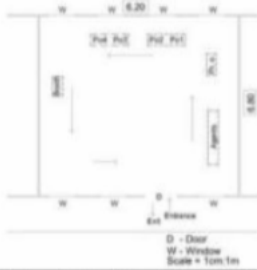

Google Map View

Polling Station Building Front View

Polling Station Front View

Cad View

Minimum basic Facility (please ✓)	Water	Ramp	Plug points	Toilet	Health care
	✓	✓	✓	✓	

Key MAP View

Key Plan

- (a) Landmarks
- (b) Road names
- (c) Traffic flow