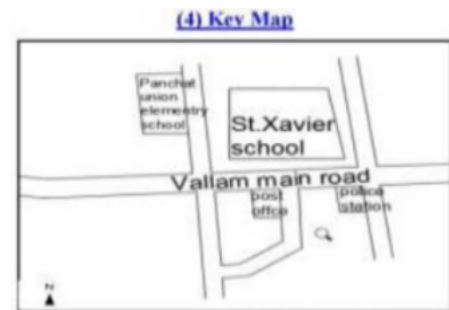

Key MAP View

- (a) police station
- (b) vallam road
- (c) main road