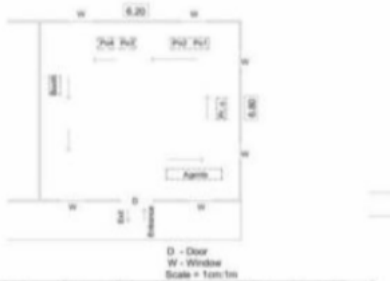

Google Map View

Polling Station Building Front View

Elevation

Polling Station Front View

Elevation

Cad View

Minimum basic Facility (please ✓)	Water	Ramp	Plug points	Toilet	Health care
	✓	✓	✓	✓	

Key MAP View