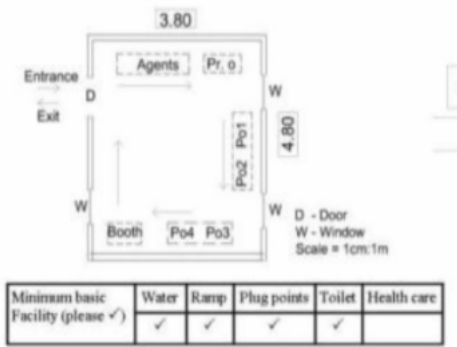

Nazri Naksha

Google Map View

Polling Station Building Front View

Polling Station Front View

Cad View

Key MAP View