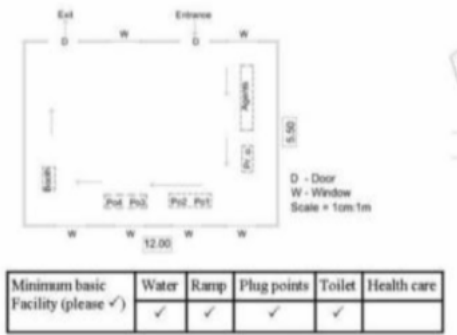

Nazri Naksha

Google Map View

Polling Station Building Front View

Polling Station Front View

Cad View

Key MAP View