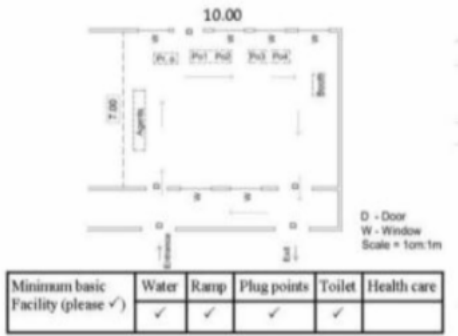

Nazri Naksha

Google Map View

Polling Station Building Front View

Polling Station Front View

Cad View

Key MAP View