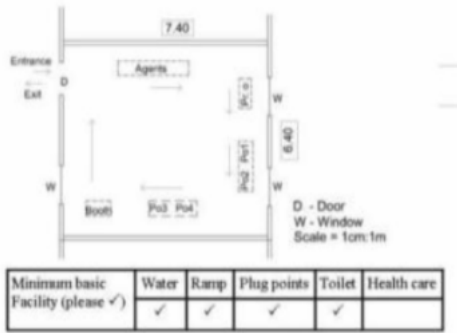

Nazri Naksha

Google Map View

Polling Station Building Front View

Polling Station Front View

Cad View

Key MAP View