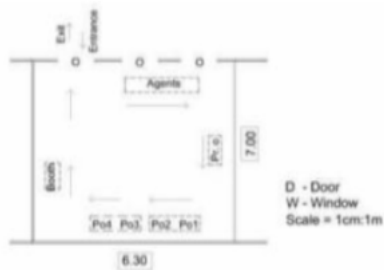

கையொப்பம்

Nazri Naksha

Google Map View

Polling Station Building Front View

Polling Station Front View

Cad View

| Minimum basic Facility (please ✓) | Water | Ramp | Plug points | Toilet | Health care |
|-----------------------------------|-------|------|-------------|--------|-------------|
|                                   | ✓     |      | ✓           | ✓      |             |