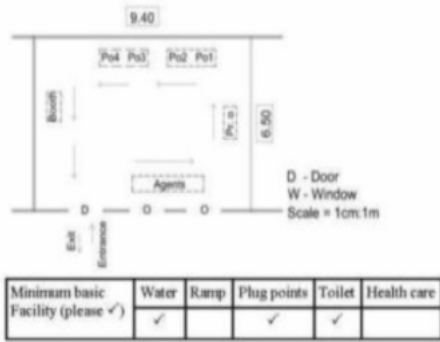

Nazri Naksha

Google Map View

Polling Station Building Front View

Polling Station Front View

Cad View

Key MAP View