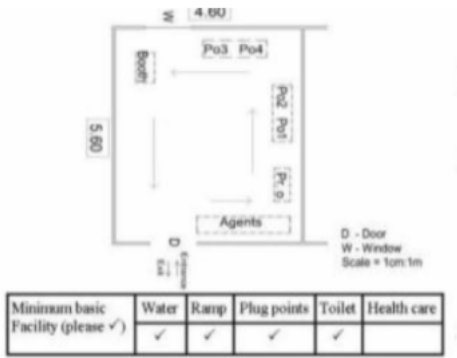

Nazri Naksha

Google Map View

Polling Station Building Front View

Polling Station Front View

Cad View

Key MAP View