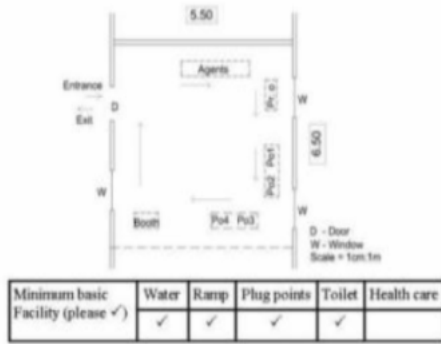

Nazri Naksha

Google Map View

Polling Station Building Front View

Polling Station Front View

Cad View

Key MAP View