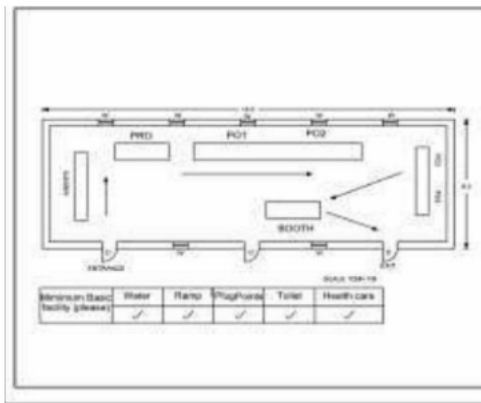

Nazri Naksha

Google Map View

Cad View