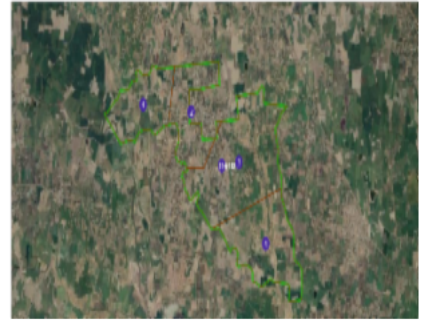

Nazri Naksha

Google Map View