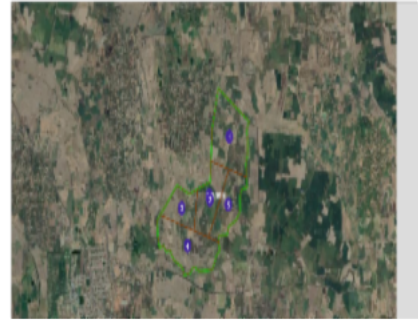

Nazri Naksha

Google Map View