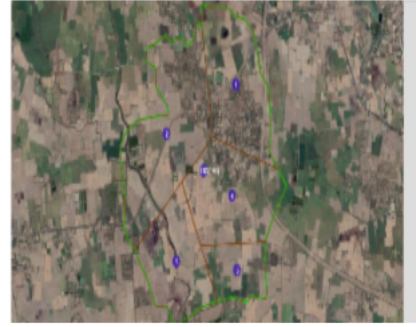

Nazri Naksha

Google Map View