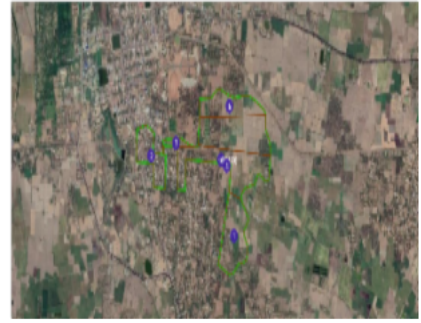

Nazri Naksha

Google Map View