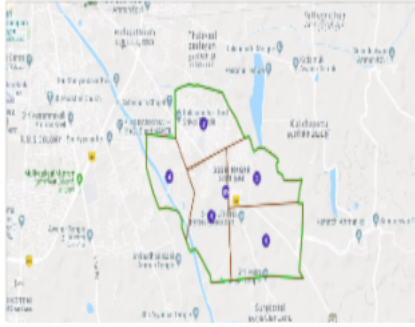

Nazri Naksha

Google Map View