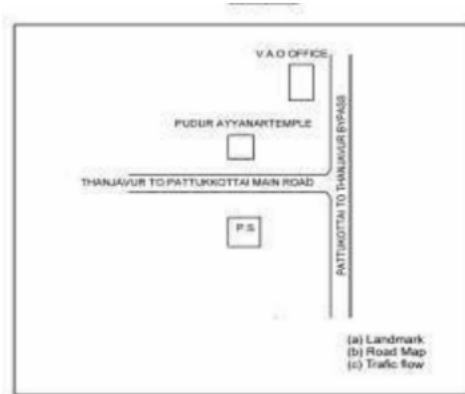

Nazri Naksha

Google Map View

Polling Station Building Front View

Polling Station Front View

Cad View

Key MAP View