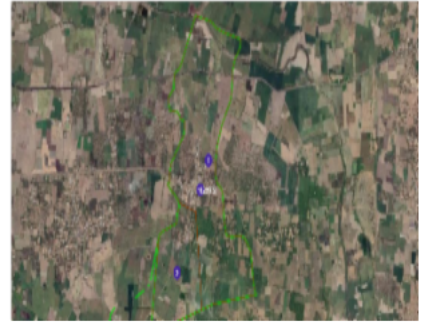

Nazri Naksha

Google Map View