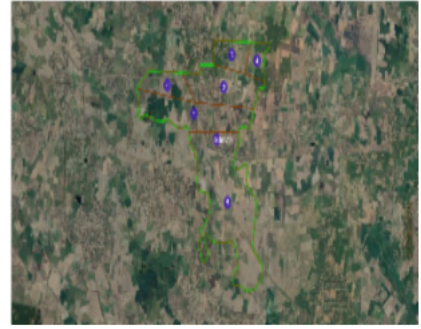

Nazri Naksha

Google Map View