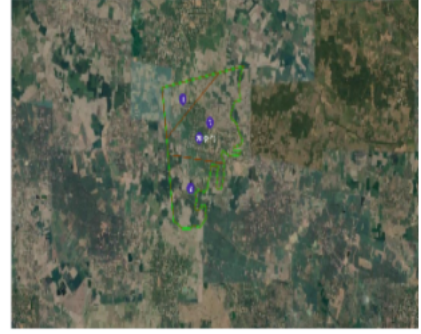

Nazri Naksha

Google Map View