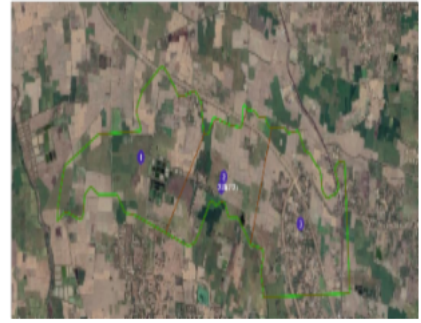

Nazri Naksha

Google Map View