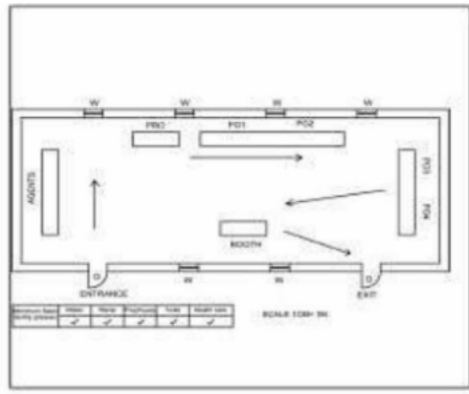

Nazri Naksha

Google Map View

Polling Station Building Front View

Polling Station Front View

Cad View

Key MAP View