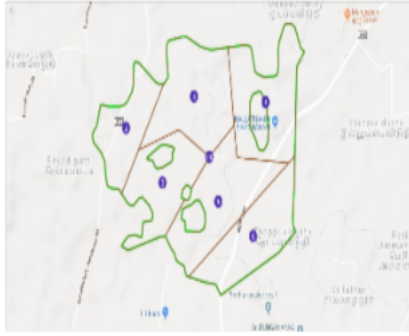

Nazri Naksha

Google Map View