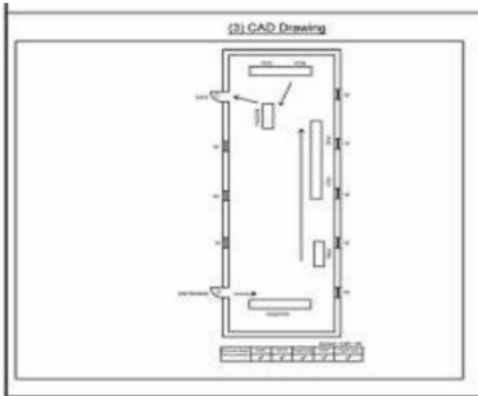

Nazri Naksha

Google Map View

Polling Station Building Front View

Polling Station Front View

Cad View

Key MAP View